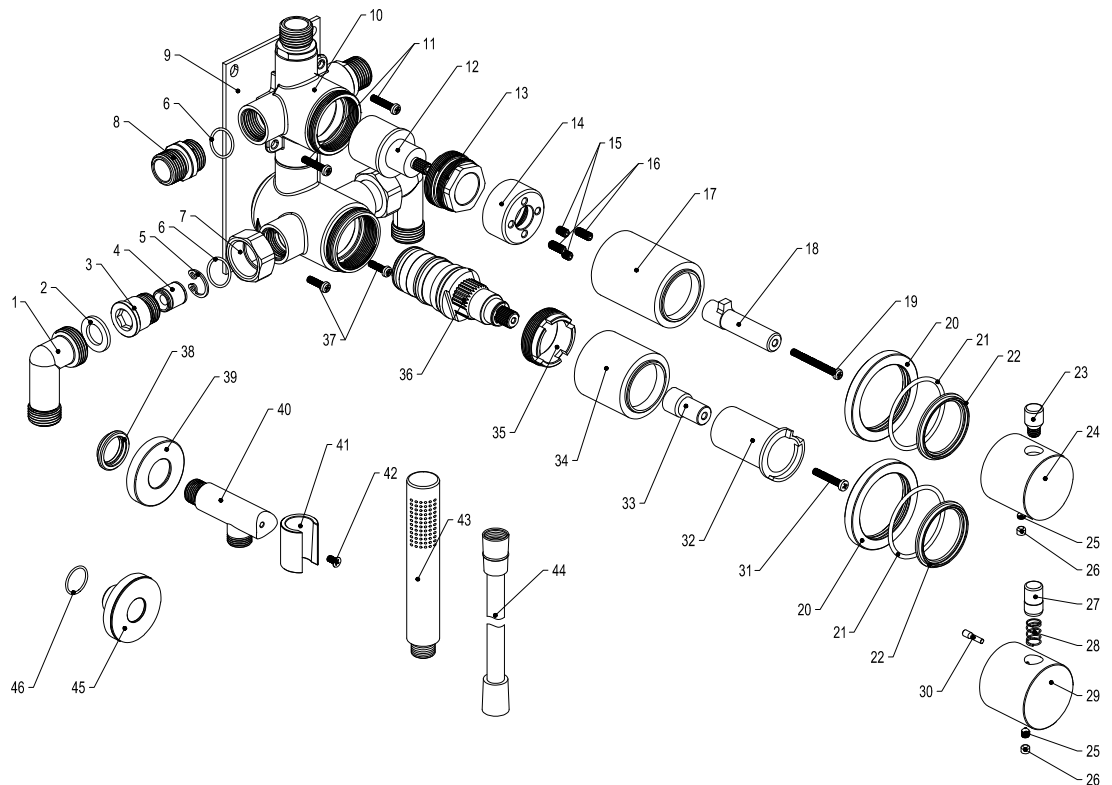

- 1 90° connector
- 2 Gasket
- 3 Connector
- 4 Check valve
- 5 c-ring
- 6 o-ring
- 7 Foot nut
- 8 Connector
- 9 Fastening plate
- 10 Body
- 11 Fixing screws
- 12 Diverter
- 13 Lock nut
- 14 Limiter
- 15 Hex screws
- 16 Limiter screws
- 17 Diverter cover
- 18 Splined extender
- 19 Screw
- 20 Decorative cover ring
- 21 o-ring
- 22 Washer
- 23 Handwheel bar
- 24 Handwheel
- 25 Inner hex screw
- 26 Decoration rubber
- 27 Handwheel bar
- 28 Button spring
- 29 Thermostatic handle
- 30 Handwheel plug
- 31 Screw
- 32 Temperature limiter
- 33 Spline bushing
- 34 Thermostat cover
- 35 Thermostat lock nut
- 36 Thermostatic cartridge
- 37 Fixing screws
- 38 Gasket
- 39 Decorative cover ring
- 40 Hand shower holder pipe
- 41 Hand shower holder pipe
- 42 Screw
- 43 Hand shower holder pipe
- 44 Hose
- 45 Tattle pipe cover
- 46 o-ring

Steel Harmonized 3x Shadow

Art no: 21058 **RSK:** 8351540

SCANDTAP
BATHROOM CONCEPTS

Scandtap AB, Olofsdalsvägen 21, 302 41 Halmstad, Sweden
info@scandtap.com, www.scandtap.com

Typgodkännande
Nr: 1786-1787